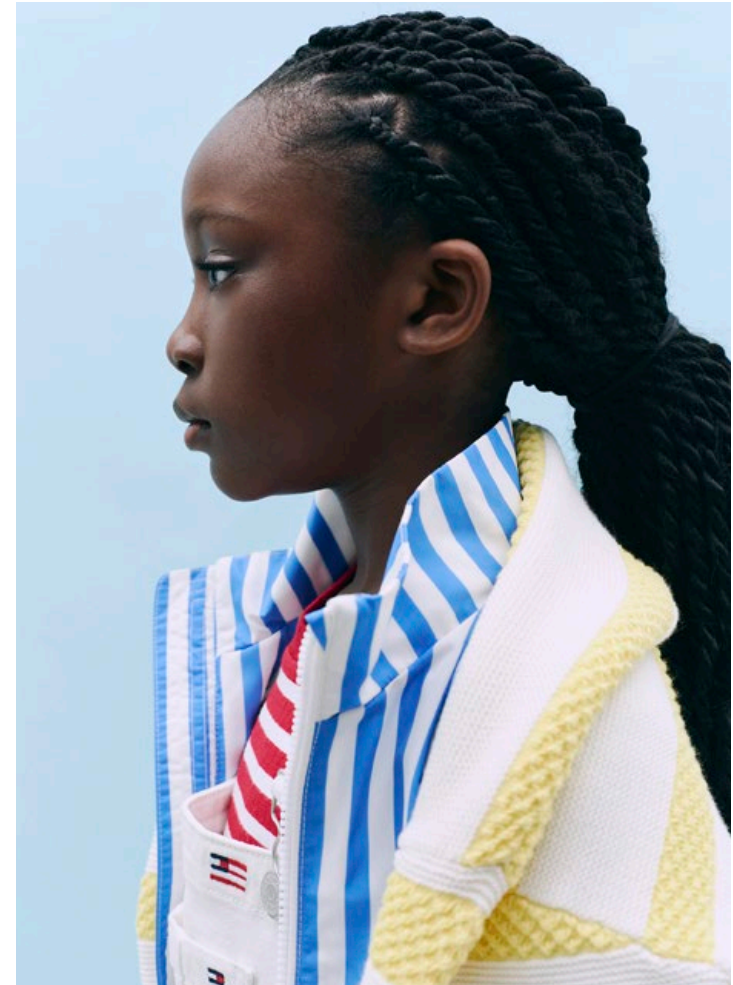

## 02

HOODED GRAPHIC BOMBER Wedge Blue | ESSENTIAL ARCHIVE FIT TEE Red Blue White Stripe |  
FLAG POLO Primary Red | ARCHIVE BARREL FIT MIDBLUE JEANS Mid Blue

03

PADDED PACKABLE VEST Primary Red | FLAG RELAXED SWEATSHIRT Snow White Heather |  
FLEX ITHACA SHIRT Breezy Blue Stripe | IVY RELAXED DENIM JACKET Denim |  
FLAG WOVEN WORKER PANT Classic Beige