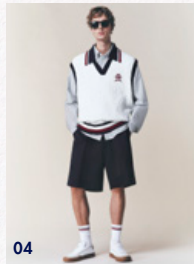

**RUBBERIZED RAINCOAT** Ivory | **ITHACA STRIPE ARCHIVE SHIRT** Vessel Blue |  
**CREST CLASSICS MINI CABLE TANKWEATER** Ivory |  
**CREST CLASSICS SUMMER CHINO TROUSER** Ivory | **PENNY LOAFER** Space Blue

15

16

CREST CLASSICS ARCHIVE TEE Desert Sky |  
CREST CLASSICS JEANS INDIGO Washed Indigo |  
THUNIT LEATHER MUDGUARD LOAFER Black

17

**CREST CLASSICS HOODIE** Dark Grey Heather | **OFFICER SHIRT** Ambient Blue |  
**CREST CLASSICS WOOL CHECK PANTS** Grey Check | **CUPSET SHOES** Dark Magma

01

TURNLOCK HANDBAG Transparent Space Blue

02

RIPSTOP CAP Space Blue | MOULDED TURNLOCK Black

03

PENNY LOAFERS Space Blue

04

CUPSET RED WHITE BLUE LEATHER SNEAKERS White