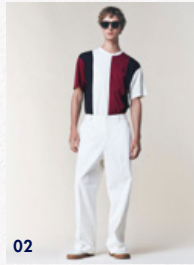

PREPPY V-NECK CABLE SWEATER Vessel Blue |  
CREST CLASSICS TAILORED SHORTS Medium Grey Heather

13

14

**RUBBERIZED RAINCOAT** Ivory | **CHECK BLAZER** Grey Check |  
**ARCHIVE OXFORD SHIRT** Ecrú | **CREST CLASSICS ARCHIVE TEE** Desert Sky |  
**CREST CLASSICS JEANS BLACK** Washed Black |  
**THUNIT LEATHER MUDGUARD LOAFER** Black

**RUBBERIZED RAINCOAT** Ivory | **ITHACA STRIPE ARCHIVE SHIRT** Vessel Blue |  
**CREST CLASSICS MINI CABLE TANKWEATER** Ivory |  
**CREST CLASSICS SUMMER CHINO TROUSER** Ivory | **PENNY LOAFER** Space Blue

15

16

CREST CLASSICS ARCHIVE TEE Desert Sky |  
CREST CLASSICS JEANS INDIGO Washed Indigo |  
THUNIT LEATHER MUDGUARD LOAFER Black

17

**CREST CLASSICS HOODIE** Dark Grey Heather | **OFFICER SHIRT** Ambient Blue |  
**CREST CLASSICS WOOL CHECK PANTS** Grey Check | **CUPSET SHOES** Dark Magma

01

TURNLOCK HANDBAG Transparent Space Blue

02

RIPSTOP CAP Space Blue | MOULDED TURNLOCK Black

03

PENNY LOAFERS Space Blue

04

CUPSET RED WHITE BLUE LEATHER SNEAKERS White