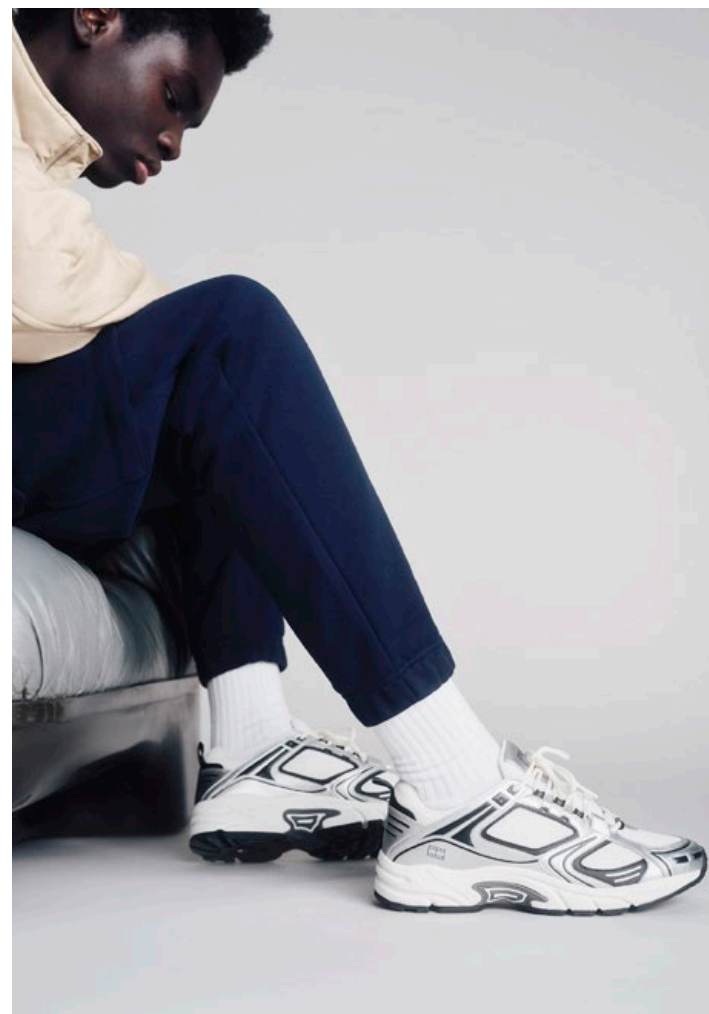

ESSENTIAL QUILTED JACKET Gentle Gold | ESSENTIAL DENIM OVERSHIRT Mid Indigo |
REGULAR BRETON STRIPE LONG SLEEVE Ancient White/Regatta Red |
REGULR BADGE CARGO SWEATPANTS Dark Night Navy |
DAILY CORD BACKPACK Tawny Sand | ARCHIVE RUNNER Black