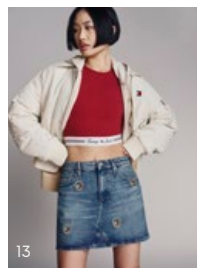

01 CITY BOLD SHOULDER BAG Deep Rouge

02 ESSENTIAL DAILY SHOULDER BAG Dark Night Navy

03 ESSENTIAL MUST TOTE SEASONAL Black

04 ARCHIVE SHOULDER BAG Black

05 SURPLUS REPORTER SEASONAL Black

06 FRESHMAN BACKPACK Winter Corporate