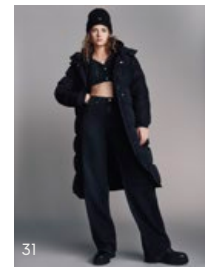

01 CITY BOLD SHOULDER BAG Deep Rouge

02 ESSENTIAL DAILY SHOULDER BAG Dark Night Navy

03 ESSENTIAL MUST TOTE SEASONAL Black

04 ARCHIVE SHOULDER BAG Black

05 SURPLUS REPORTER SEASONAL Black

06 FRESHMAN BACKPACK Winter Corporate