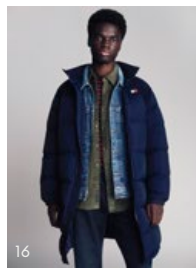

01 CITY BOLD SHOULDER BAG Deep Rouge

02 ESSENTIAL DAILY SHOULDER BAG Dark Night Navy

03 ESSENTIAL MUST TOTE SEASONAL Black

04 ARCHIVE SHOULDER BAG Black

05 SURPLUS REPORTER SEASONAL Black

06 FRESHMAN BACKPACK Winter Corporate