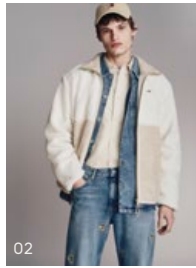

01 CITY BOLD SHOULDER BAG Deep Rouge

02 ESSENTIAL DAILY SHOULDER BAG Dark Night Navy

03 ESSENTIAL MUST TOTE SEASONAL Black

04 ARCHIVE SHOULDER BAG Black

05 SURPLUS REPORTER SEASONAL Black

06 FRESHMAN BACKPACK Winter Corporate