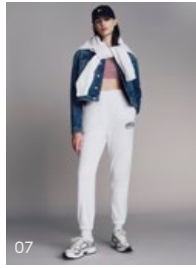

01 CITY BOLD SHOULDER BAG Deep Rouge

02 ESSENTIAL DAILY SHOULDER BAG Dark Night Navy

03 ESSENTIAL MUST TOTE SEASONAL Black

04 ARCHIVE SHOULDER BAG Black

05 SURPLUS REPORTER SEASONAL Black

06 FRESHMAN BACKPACK Winter Corporate