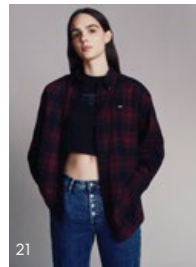

01 CITY BOLD SHOULDER BAG Deep Rouge

02 ESSENTIAL DAILY SHOULDER BAG Dark Night Navy

03 ESSENTIAL MUST TOTE SEASONAL Black

04 ARCHIVE SHOULDER BAG Black

05 SURPLUS REPORTER SEASONAL Black

06 FRESHMAN BACKPACK Winter Corporate