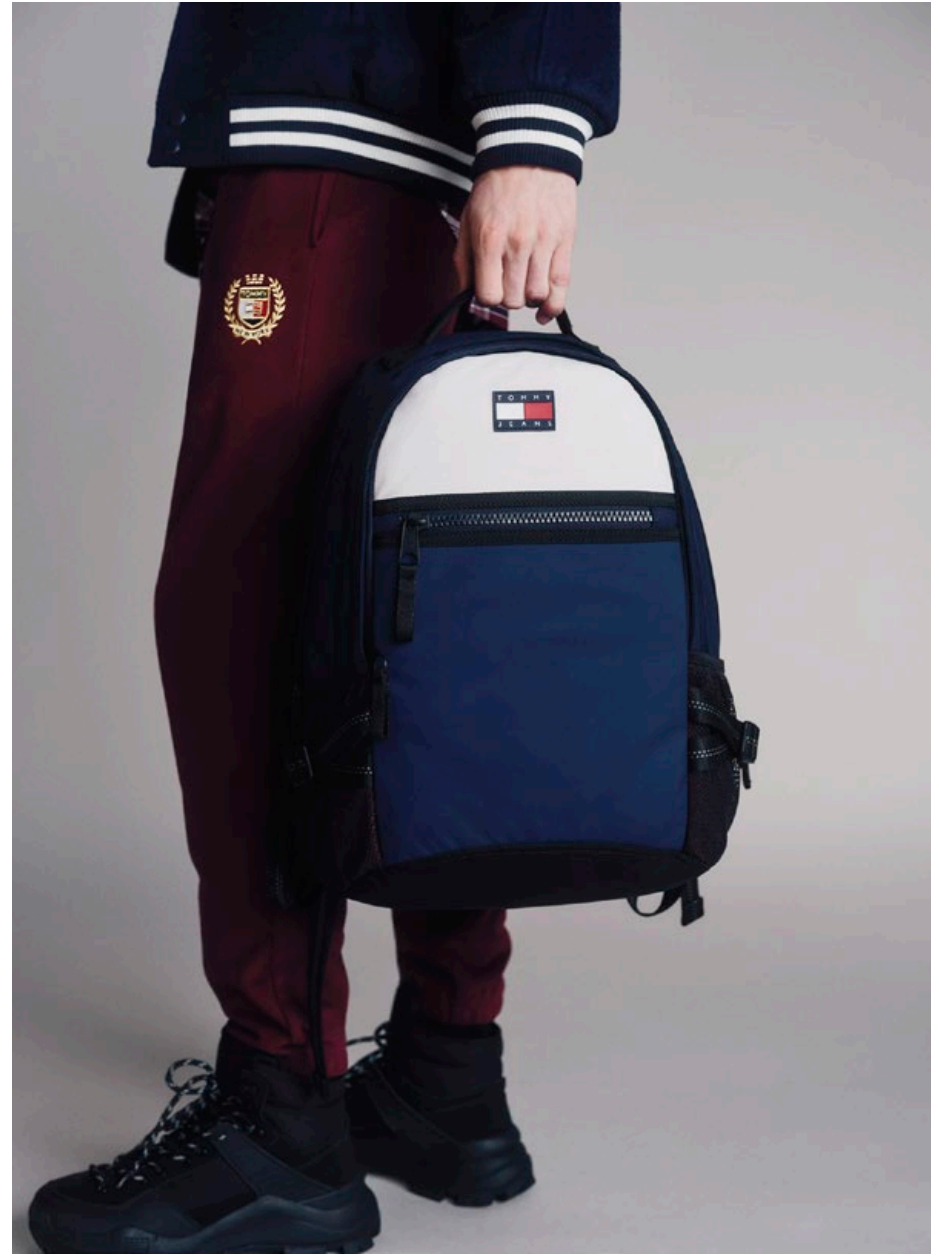

01 CITY BOLD SHOULDER BAG Deep Rouge

02 ESSENTIAL DAILY SHOULDER BAG Dark Night Navy

03 ESSENTIAL MUST TOTE SEASONAL Black

04 ARCHIVE SHOULDER BAG Black

05 SURPLUS REPORTER SEASONAL Black

06 FRESHMAN BACKPACK Winter Corporate