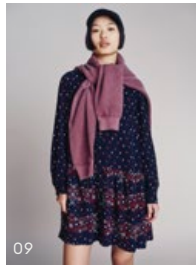

01 CITY BOLD SHOULDER BAG Deep Rouge

02 ESSENTIAL DAILY SHOULDER BAG Dark Night Navy

03 ESSENTIAL MUST TOTE SEASONAL Black

04 ARCHIVE SHOULDER BAG Black

05 SURPLUS REPORTER SEASONAL Black

06 FRESHMAN BACKPACK Winter Corporate