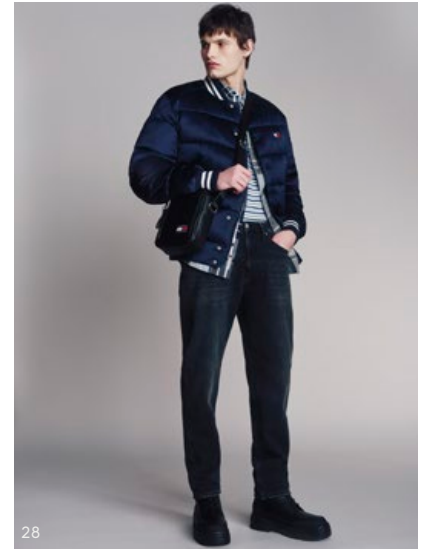

01 CITY BOLD SHOULDER BAG Deep Rouge

02 ESSENTIAL DAILY SHOULDER BAG Dark Night Navy

03 ESSENTIAL MUST TOTE SEASONAL Black

04 ARCHIVE SHOULDER BAG Black

05 SURPLUS REPORTER SEASONAL Black

06 FRESHMAN BACKPACK Winter Corporate